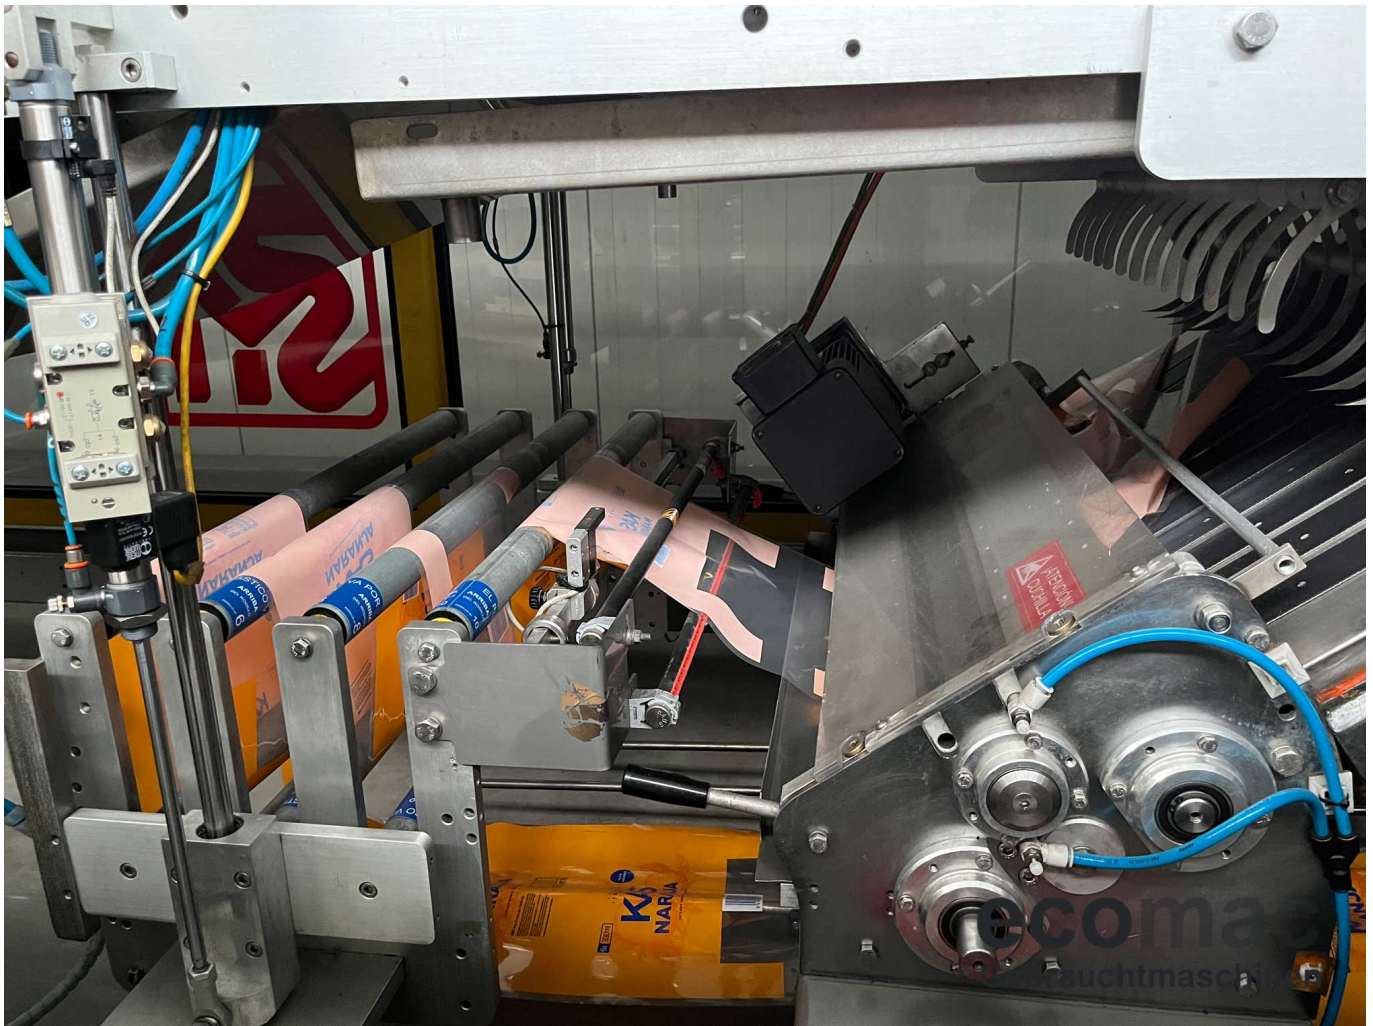

ecomac Gebrauchtmachines GmbH
Berliner Strasse 31
93073 Neutraubling
Germany
Phone: +49 (0) 94 01 - 93 05-0
Fax: +49 (0) 94 01 - 93 05-20
E-mail: sales@ecomac.de

ecomac
GEBRAUCHTMASCHINEN

Neutraubling, 2024-12-02

Subject to prior sale – without engagement

Berliner Strasse 31
93073 Neutraubling
Germany
Phone: +49 (0) 94 01 - 93 05-0
Fax: +49 (0) 94 01 - 93 05-20
E-mail: sales@ecomac.de

Managing Director
Ludwig Stierstorfer

Sparkasse Neutraubling
Account 30912406
BLZ 75050000
BIC BYLADEM1RBG
IBAN DE1375050000030912406

Commerzbank Regensburg
Account 6005870
BLZ 75040062
BIC COBADEFF750
IBAN DE36750400620600587000

Expressbahnhof
93047 Regensburg
Airfreight Nürnberg

Registered office Neutraubling
Registration Court
Regensburg HRB 5134