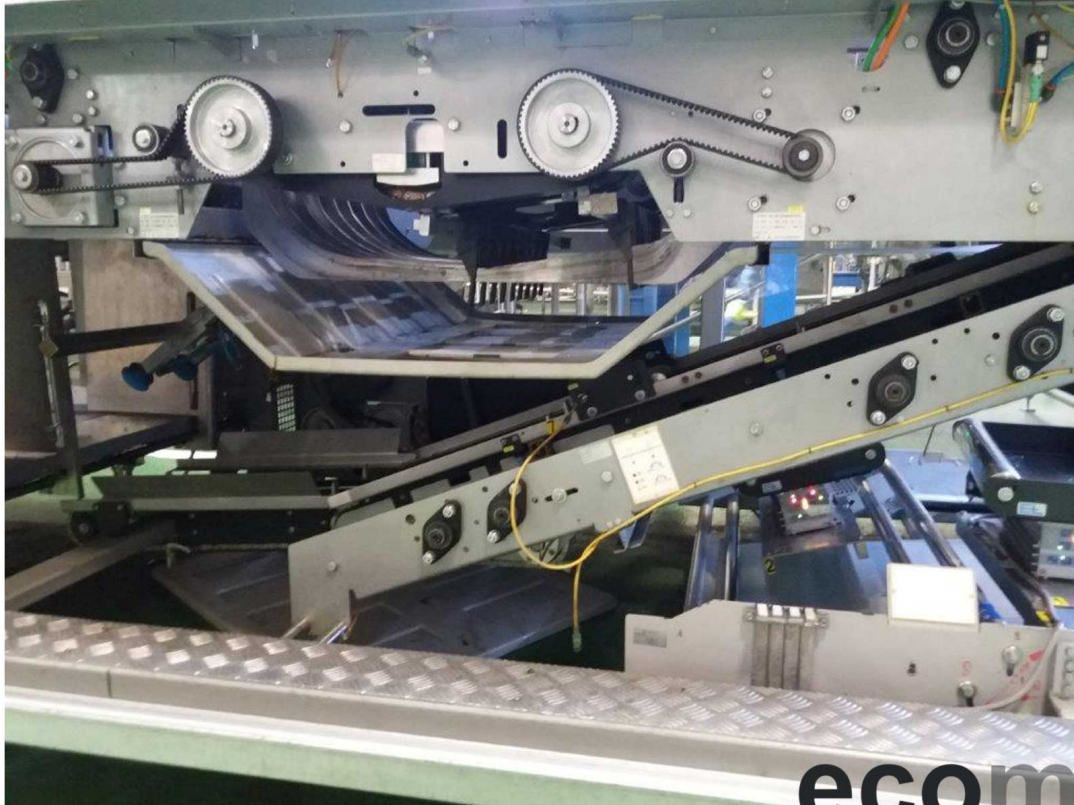

ecomac Gebrauchtmachines GmbH
Berliner Strasse 31
93073 Neutraubling
Germany
Phone: +49 (0) 94 01 - 93 05-0
Fax: +49 (0) 94 01 - 93 05-20
E-mail: sales@ecomac.de

ecomac
GEBRAUCHTMASCHINEN

Neutraubling, 2024-10-15

ecomac
Gebrauchtmachines

Subject to prior sale – without engagement

Berliner Strasse 31
93073 Neutraubling
Germany
Phone: +49 (0) 94 01 - 93 05-0
Fax: +49 (0) 94 01 - 93 05-20
E-mail: sales@ecomac.de

Managing Director
Ludwig Stierstorfer

Sparkasse Neutraubling
Account 30912406
BLZ 75050000
BIC BYLADEM1RBG
IBAN DE13750500000030912406

Commerzbank Regensburg
Account 6005870
BLZ 75040062
BIC COBADEFF750
IBAN DE36750400620600587000

Expressbahnhof
93047 Regensburg
Airfreight Nürnberg

Registered office Neutraubling
Registration Court
Regensburg HRB 5134