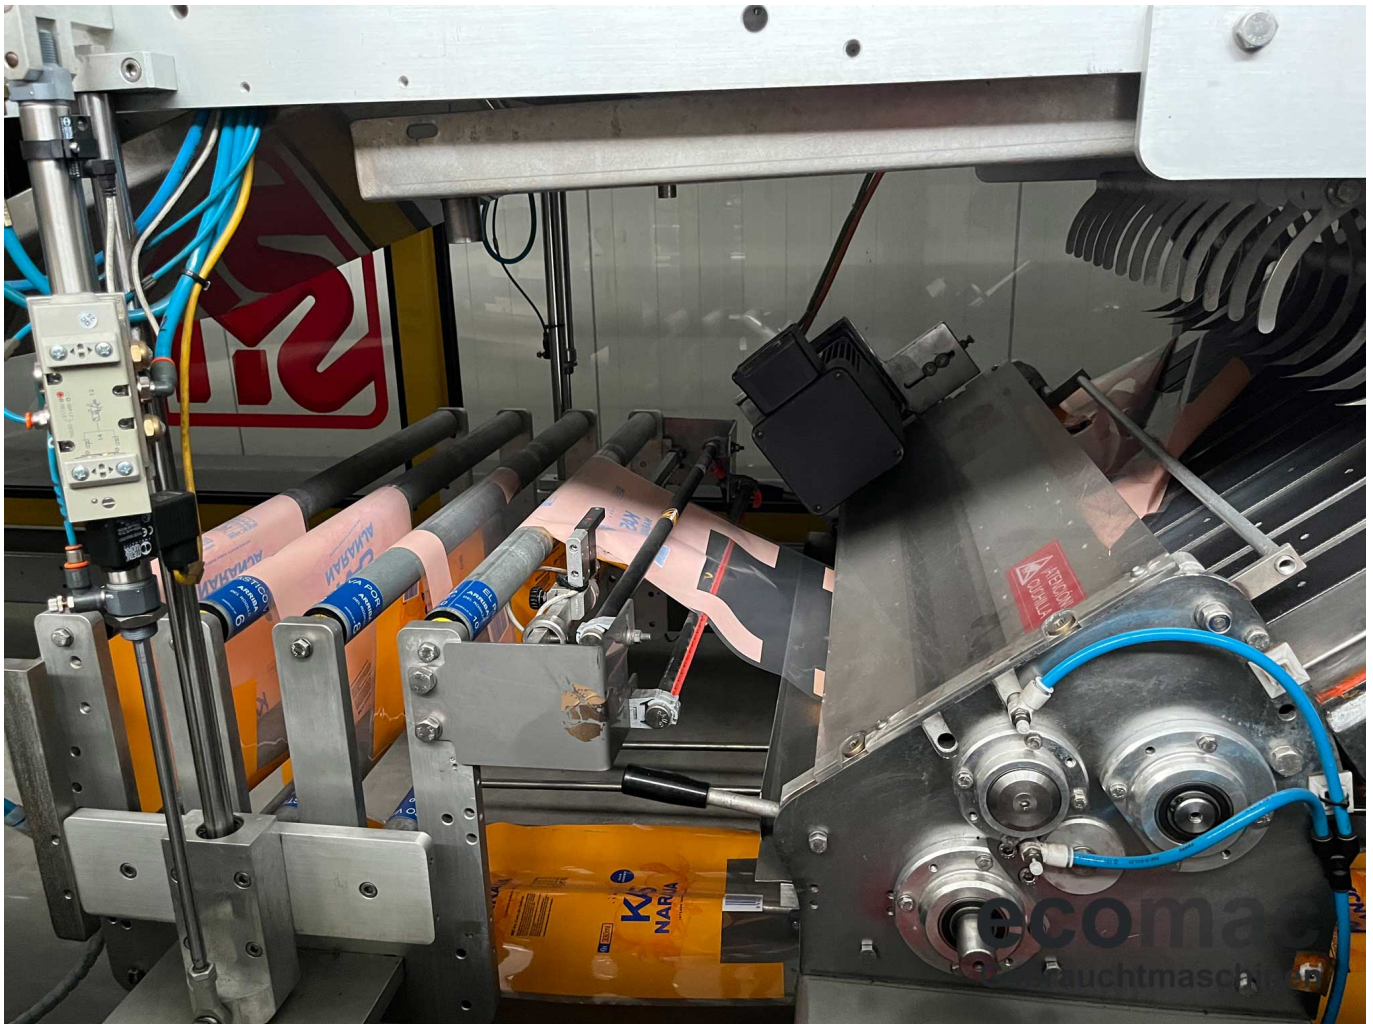

ecomac Gebrauchtmachines GmbH
Berliner Strasse 31
93073 Neutraubling
Germany
Phone: +49 (0) 94 01 - 93 05-0
Fax: +49 (0) 94 01 - 93 05-20
E-mail: sales@ecomac.de

ecomac
GEBRAUCHTMASCHINEN

Neutraubling, 2025-02-04

Subject to prior sale – without engagement

Berliner Strasse 31
93073 Neutraubling
Germany
Phone: +49 (0) 94 01 - 93 05-0
Fax: +49 (0) 94 01 - 93 05-20
E-mail: sales@ecomac.de

Managing Director
Ludwig Stierstorfer

Sparkasse Neutraubling
Account 30912406
BLZ 75050000
BIC BYLADEM1RBG
IBAN DE1375050000030912406

Commerzbank Regensburg
Account 6005870
BLZ 75040062
BIC COBADEFF750
IBAN DE36750400620600587000

Expressbahnhof
93047 Regensburg
Airfreight Nürnberg

Registered office Neutraubling
Registration Court
Regensburg HRB 5134