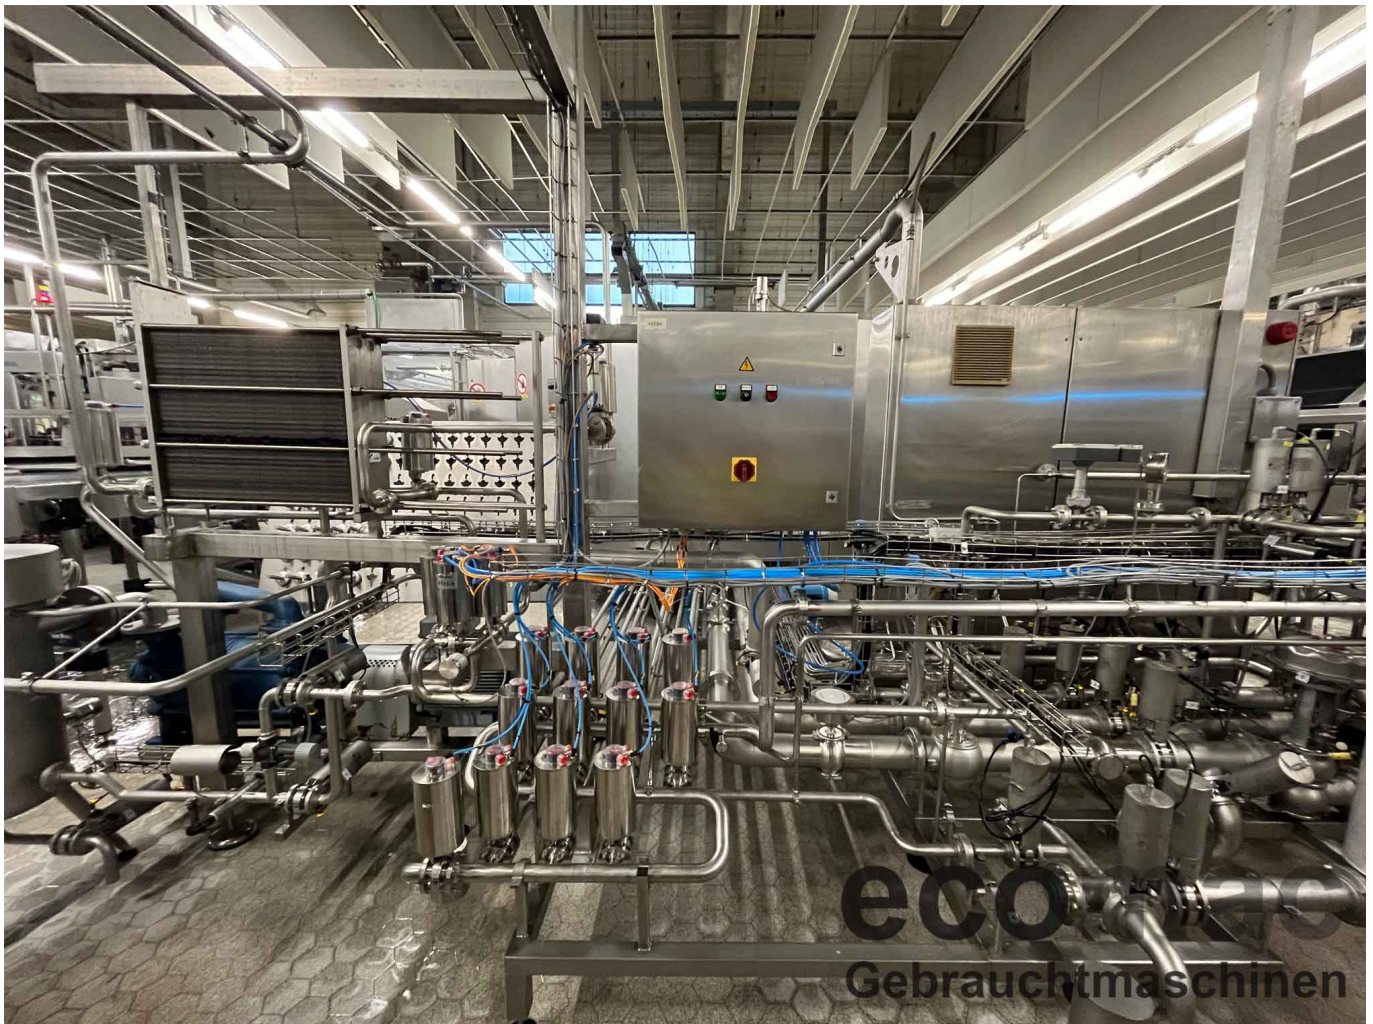

Subject to prior sale – without engagement

Berliner Strasse 31
93073 Neutraubling
Germany
Phone: +49 (0) 94 01 - 93 05-0
Fax: +49 (0) 94 01 - 93 05-20
E-mail: sales@ecomac.de

Managing Director
Ludwig Stierstorfer

Sparkasse Neutraubling
Account 30912406
BLZ 75050000
BIC BYLADEM1RBG
IBAN DE13750500000030912406

Commerzbank Regensburg
Account 6005870
BLZ 75040062
BIC COBADEFF750
IBAN DE36750400620600587000

Expressbahnhof
93047 Regensburg
Airfreight Nürnberg

Registered office Neutraubling
Registration Court
Regensburg HRB 5134