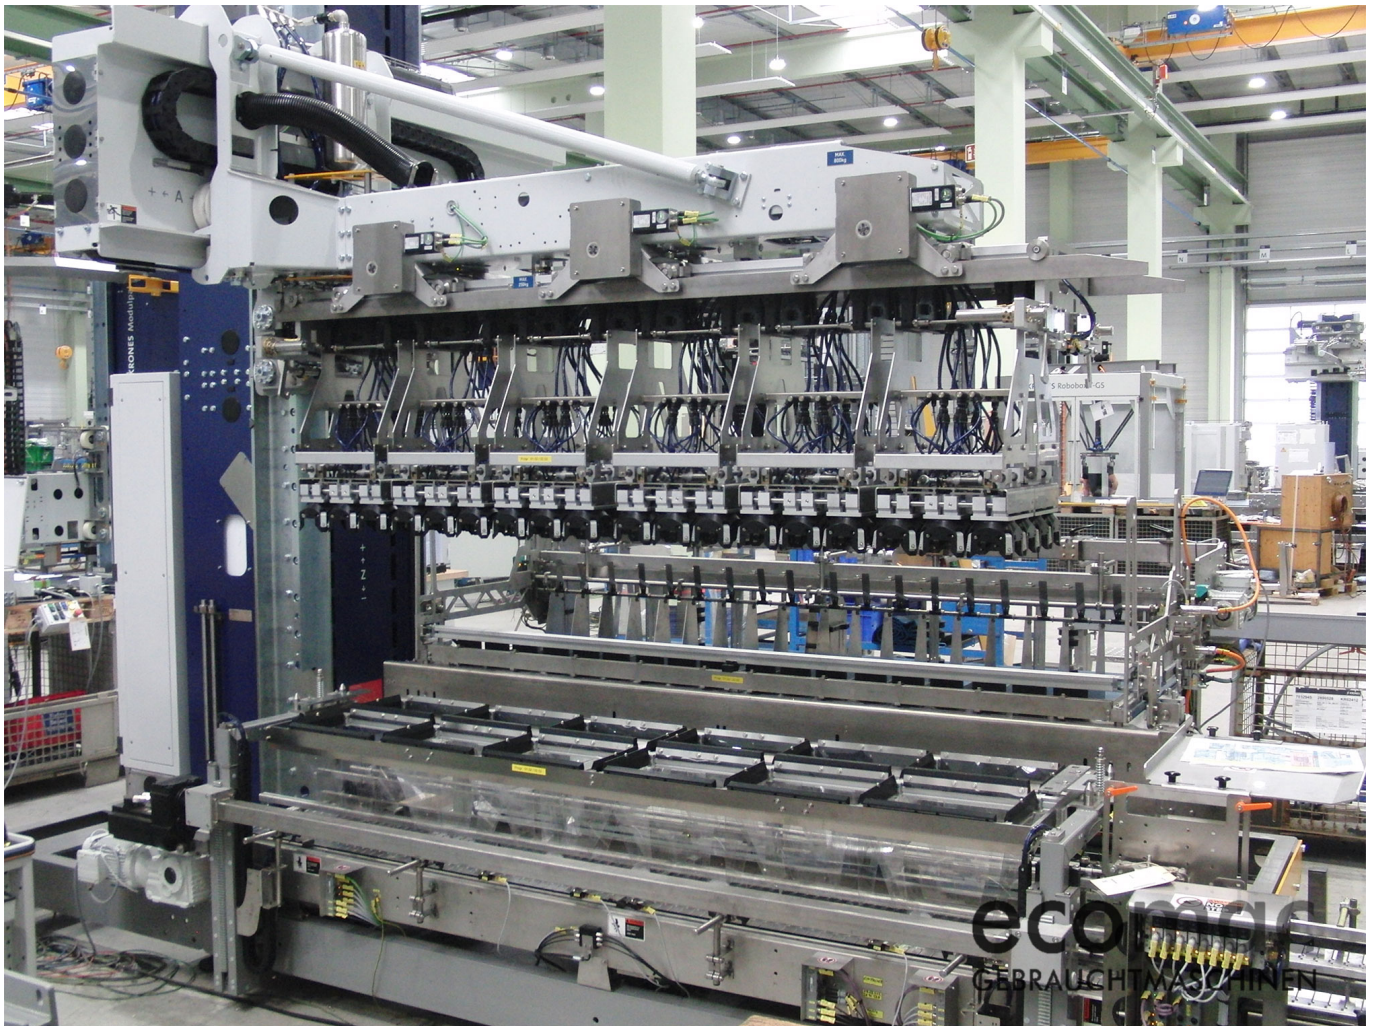

ecomac Gebrauchtmaschinen GmbH
Berliner Strasse 31
93073 Neutraubling
Germany
Phone: +49 (0) 94 01 - 93 05-0
Fax: +49 (0) 94 01 - 93 05-20
E-mail: sales@ecomac.de

ecomac
GEBRAUCHTMASCHINEN

Neutraubling, 2026-05-19

Subject to prior sale – without engagement

Berliner Strasse 31
93073 Neutraubling
Germany
Phone: +49 (0) 94 01 - 93 05-0
Fax: +49 (0) 94 01 - 93 05-20
E-mail: sales@ecomac.de

Managing Director
Ludwig Stierstorfer

Sparkasse Neutraubling
Account 30912406
BLZ 75050000
BIC BYLADEM1RBG
IBAN DE1375050000030912406

Commerzbank Regensburg
Account 6005870
BLZ 75040062
BIC COBADEFF750
IBAN DE36750400620600587000

Expressbahnhof
93047 Regensburg
Airfreight Nürnberg

Registered office Neutraubling
Registration Court
Regensburg HRB 5134