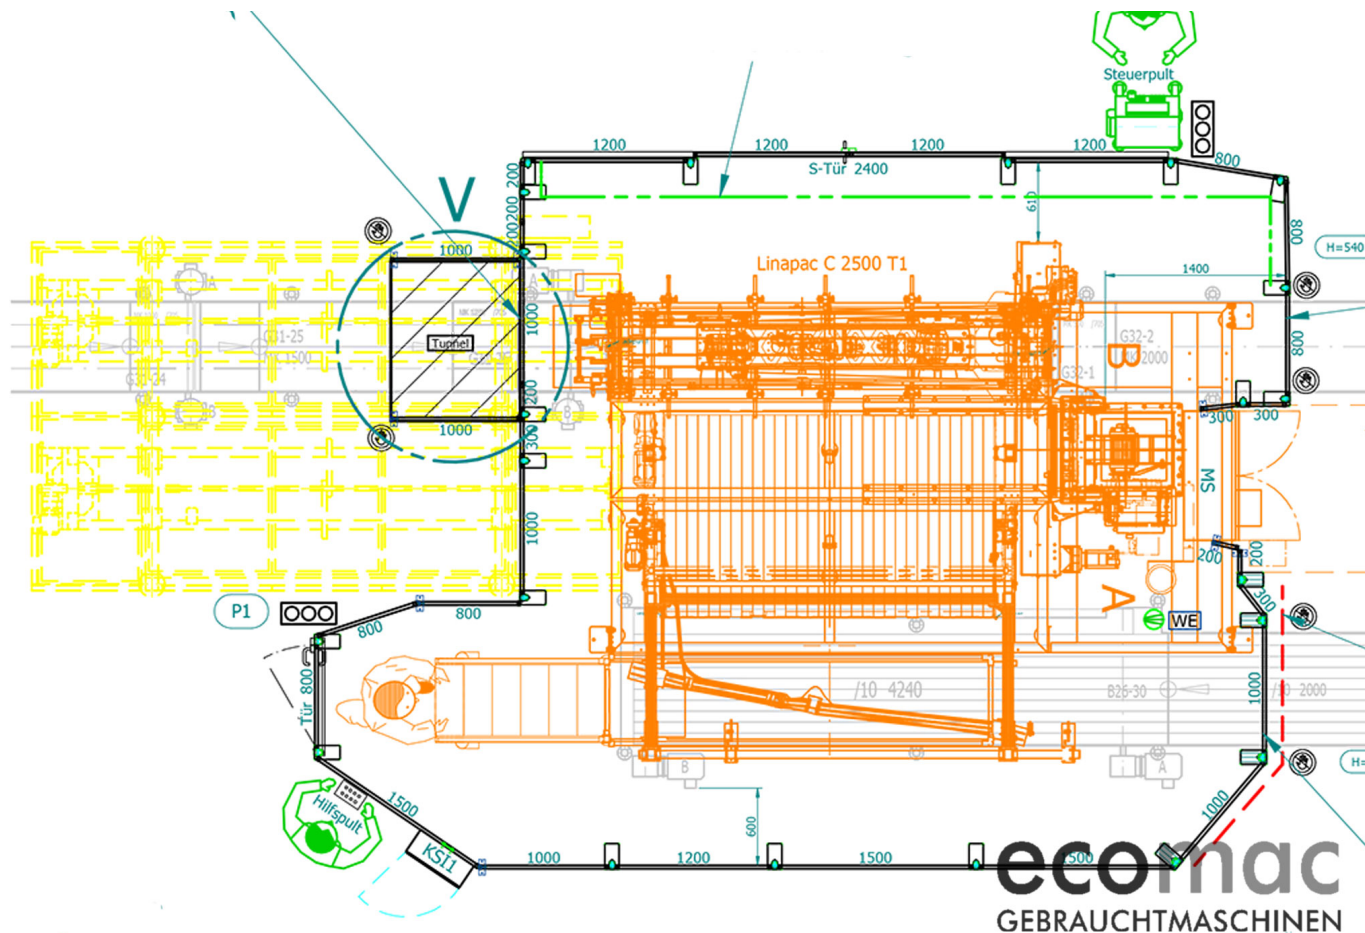

Subject to prior sale – without engagement

Berliner Strasse 31
93073 Neutraubling
Germany
Phone: +49 (0) 94 01 - 93 05-0
Fax: +49 (0) 94 01 - 93 05-20
E-mail: sales@ecomac.de

Managing Director
Ludwig Stierstorfer

Sparkasse Neutraubling
Account 30912406
BLZ 75050000
BIC BYLADEM1RBG
IBAN DE13750500000030912406

Commerzbank Regensburg
Account 6005870
BLZ 75040062
BIC COBADEFF750
IBAN DE36750400620600587000

Expressbahnhof
93047 Regensburg
Airfreight Nürnberg

Registered office Neutraubling
Registration Court
Regensburg HRB 5134