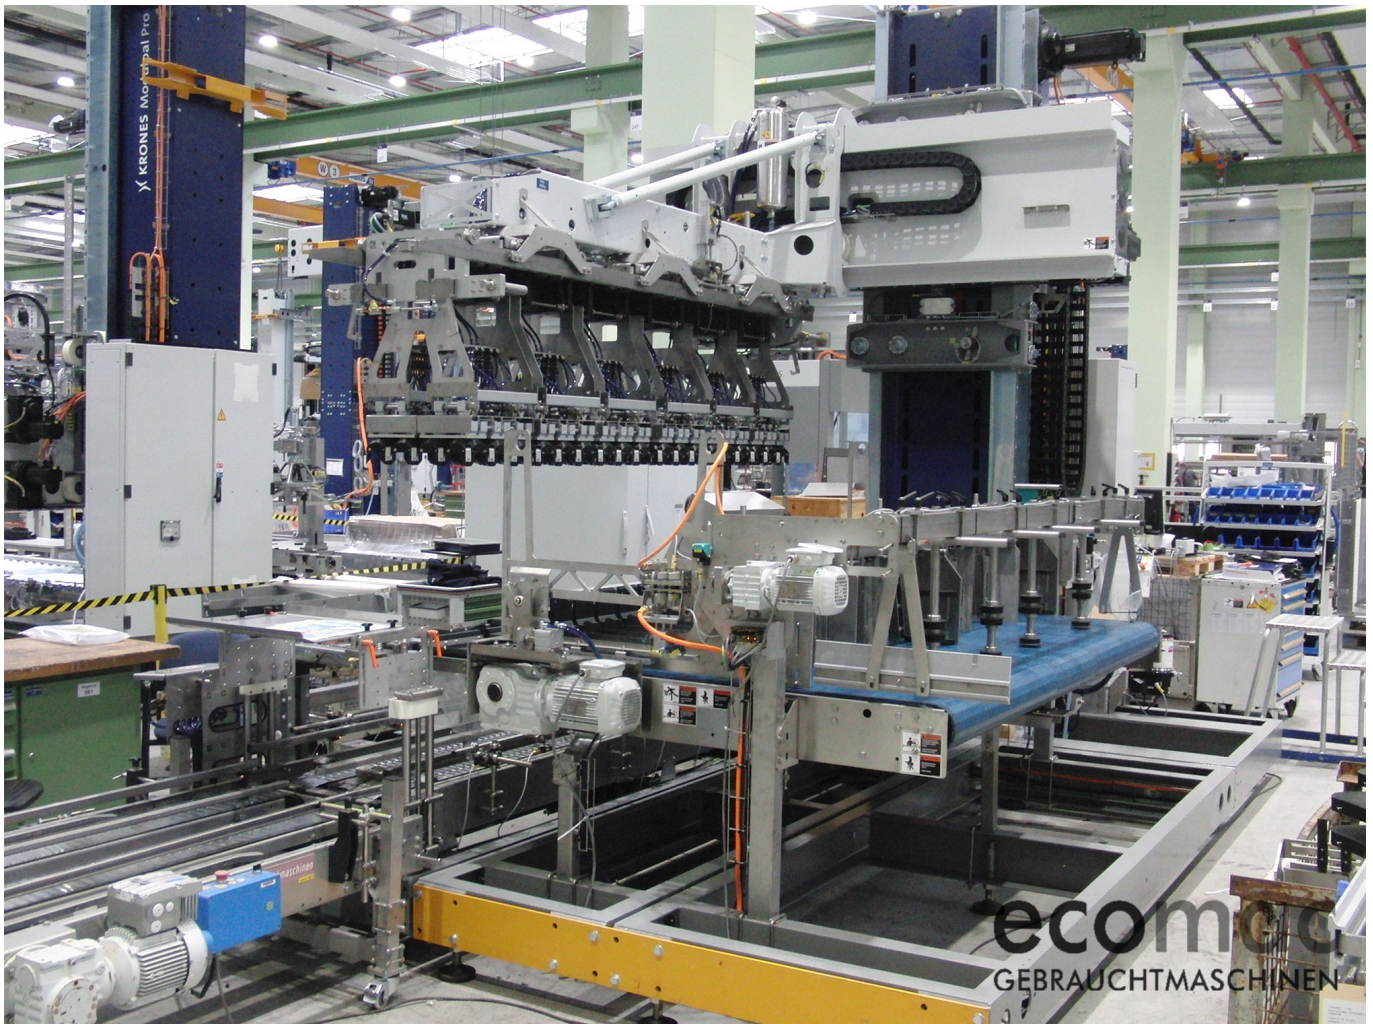

ecomac Gebrauchtmaschinen GmbH
Berliner Strasse 31
93073 Neutraubling
Germany
Phone: +49 (0) 94 01 - 93 05-0
Fax: +49 (0) 94 01 - 93 05-20
E-mail: sales@ecomac.de

ecomac
GEBRAUCHTMASCHINEN

Neutraubling, 2026-04-21

Subject to prior sale – without engagement

Berliner Strasse 31
93073 Neutraubling
Germany
Phone: +49 (0) 94 01 - 93 05-0
Fax: +49 (0) 94 01 - 93 05-20
E-mail: sales@ecomac.de

Managing Director
Ludwig Stierstorfer

Sparkasse Neutraubling
Account 30912406
BLZ 75050000
BIC BYLADEM1RBG
IBAN DE1375050000030912406

Commerzbank Regensburg
Account 6005870
BLZ 75040062
BIC COBADEFF750
IBAN DE36750400620600587000

Expressbahnhof
93047 Regensburg
Airfreight Nürnberg

Registered office Neutraubling
Registration Court
Regensburg HRB 5134