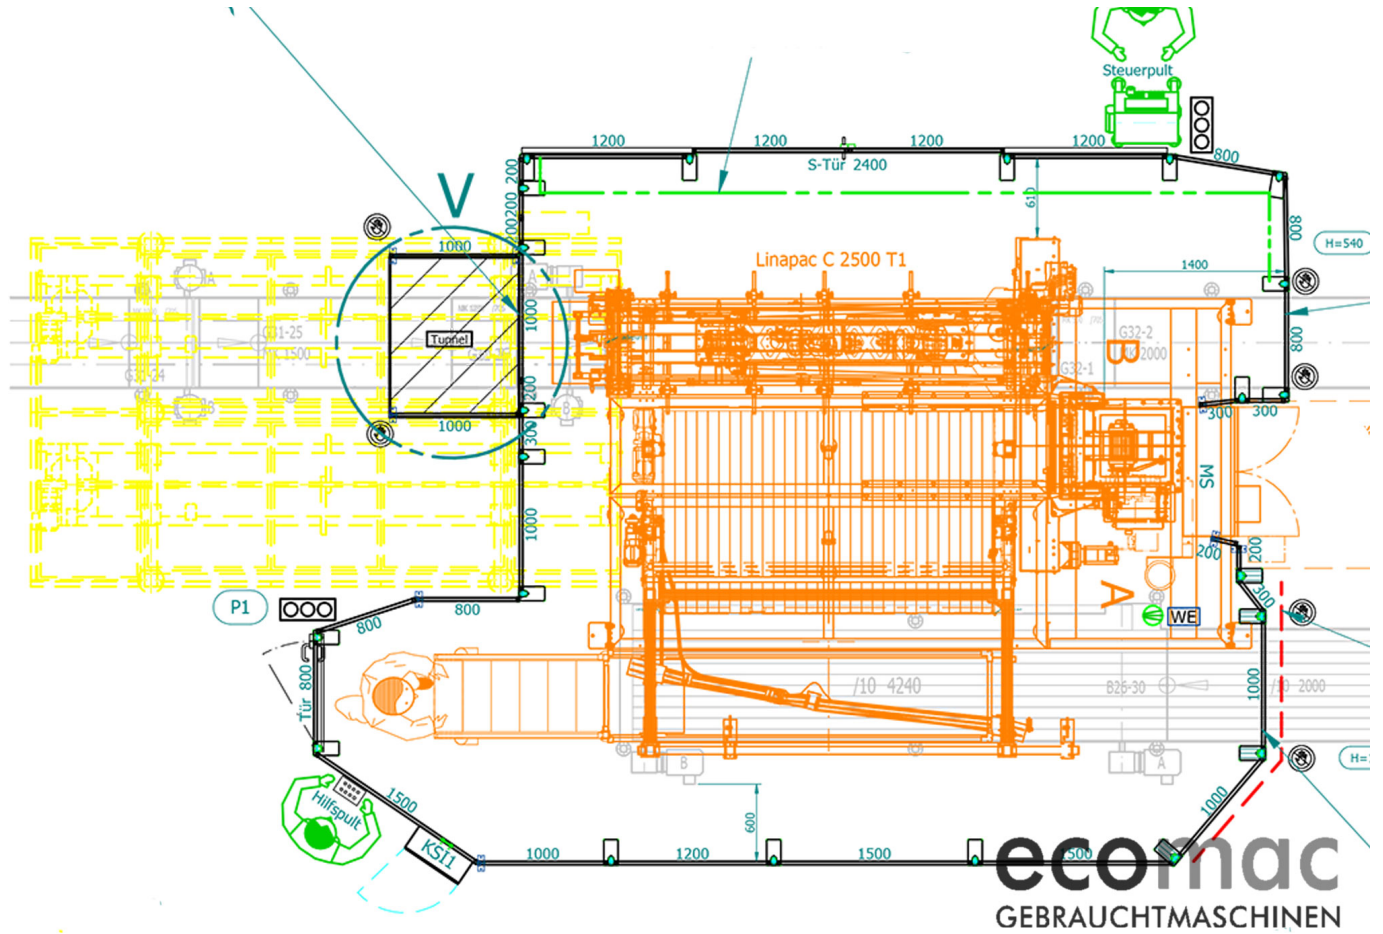

Neutraubling, 2026-05-19

Subject to prior sale – without engagement

Berliner Strasse 31
93073 Neutraubling
Germany
Phone: +49 (0) 94 01 - 93 05-0
Fax: +49 (0) 94 01 - 93 05-20
E-mail: sales@ecomac.de

Managing Director
Ludwig Stierstorfer

Sparkasse Neutraubling
Account 30912406
BLZ 75050000
BIC BYLADEM1RBG
IBAN DE13750500000030912406

Commerzbank Regensburg
Account 6005870
BLZ 75040062
BIC COBADEFF750
IBAN DE36750400620600587000

Expressbahnhof
93047 Regensburg
Airfreight Nürnberg

Registered office Neutraubling
Registration Court
Regensburg HRB 5134