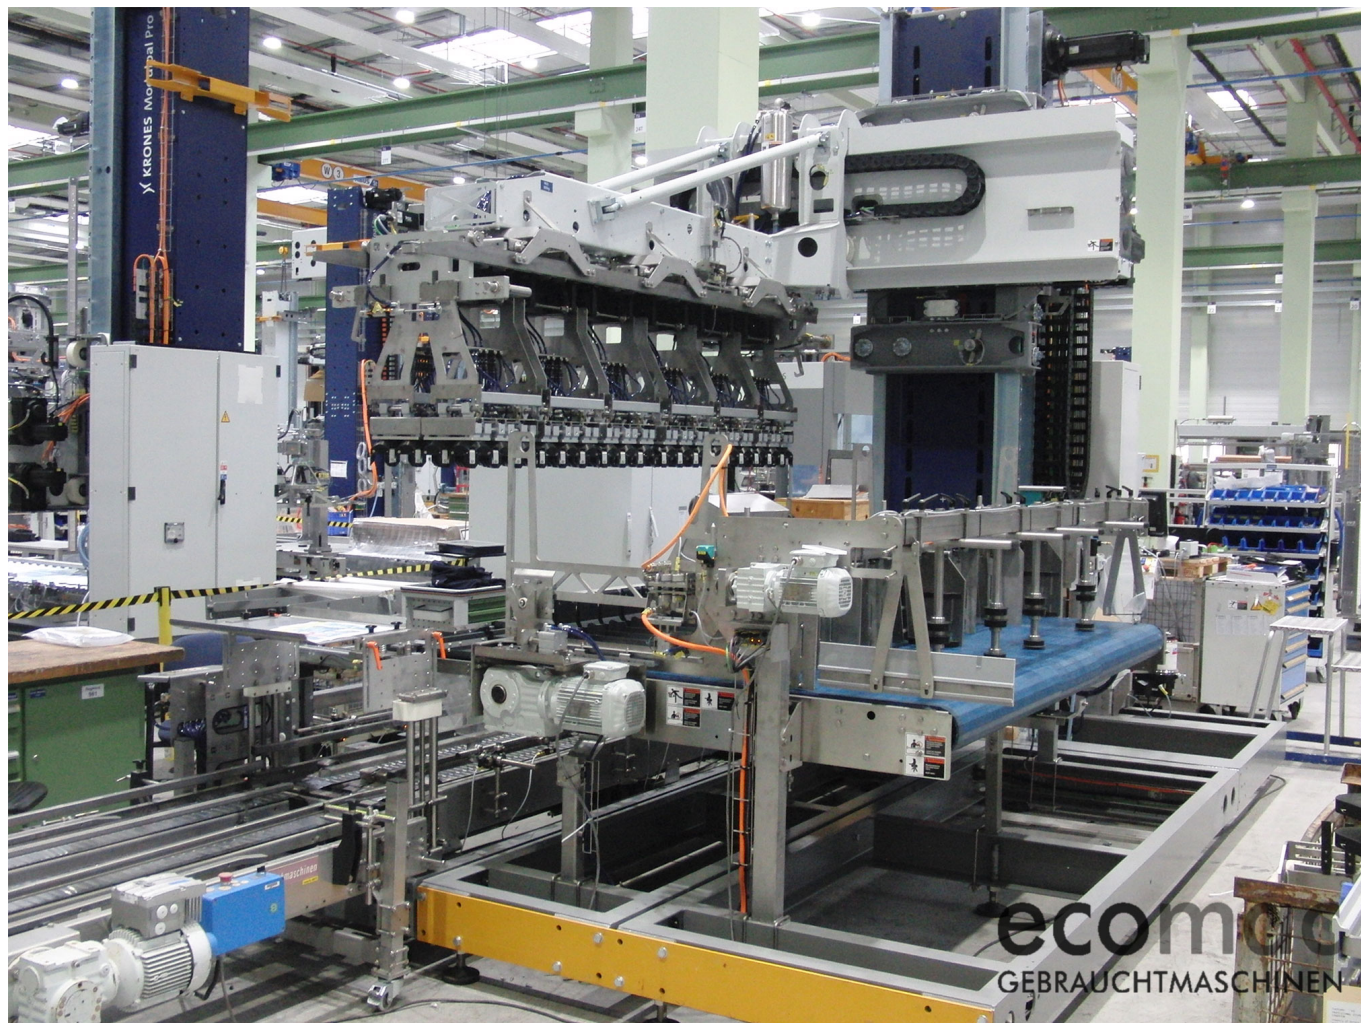

ecomac Gebrauchtmachines GmbH
Berliner Strasse 31
93073 Neutraubling
Germany
Phone: +49 (0) 94 01 - 93 05-0
Fax: +49 (0) 94 01 - 93 05-20
E-mail: sales@ecomac.de

ecomac
GEBRAUCHTMASCHINEN

Neutraubling, 2026-05-22

Subject to prior sale – without engagement

Berliner Strasse 31
93073 Neutraubling
Germany
Phone: +49 (0) 94 01 - 93 05-0
Fax: +49 (0) 94 01 - 93 05-20
E-mail: sales@ecomac.de

Managing Director
Ludwig Stierstorfer

Sparkasse Neutraubling
Account 30912406
BLZ 75050000
BIC BYLADEM1RBG
IBAN DE1375050000030912406

Commerzbank Regensburg
Account 6005870
BLZ 75040062
BIC COBADEFF750
IBAN DE36750400620600587000

Expressbahnhof
93047 Regensburg
Airfreight Nürnberg

Registered office Neutraubling
Registration Court
Regensburg HRB 5134