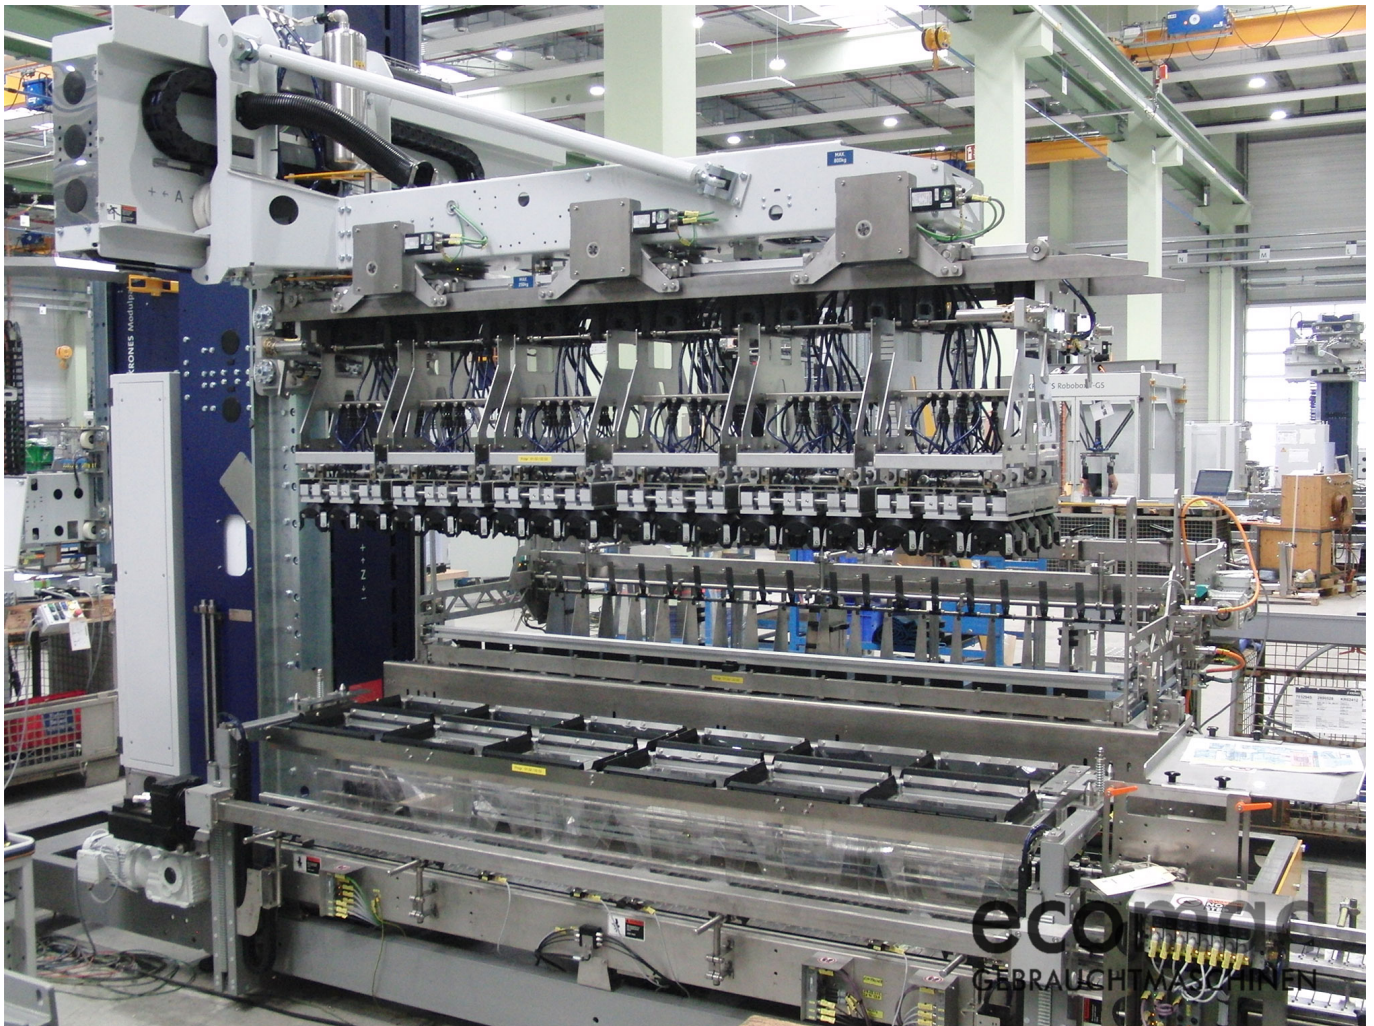

ecomac Gebrauchtmaschinen GmbH
Berliner Strasse 31
93073 Neutraubling
Germany
Phone: +49 (0) 94 01 - 93 05-0
Fax: +49 (0) 94 01 - 93 05-20
E-mail: sales@ecomac.de

ecomac
GEBRAUCHTMASCHINEN

Neutraubling, 2026-05-22

Subject to prior sale – without engagement

Berliner Strasse 31
93073 Neutraubling
Germany
Phone: +49 (0) 94 01 - 93 05-0
Fax: +49 (0) 94 01 - 93 05-20
E-mail: sales@ecomac.de

Managing Director
Ludwig Stierstorfer

Sparkasse Neutraubling
Account 30912406
BLZ 75050000
BIC BYLADEM1RBG
IBAN DE1375050000030912406

Commerzbank Regensburg
Account 6005870
BLZ 75040062
BIC COBADEFF750
IBAN DE36750400620600587000

Expressbahnhof
93047 Regensburg
Airfreight Nürnberg

Registered office Neutraubling
Registration Court
Regensburg HRB 5134