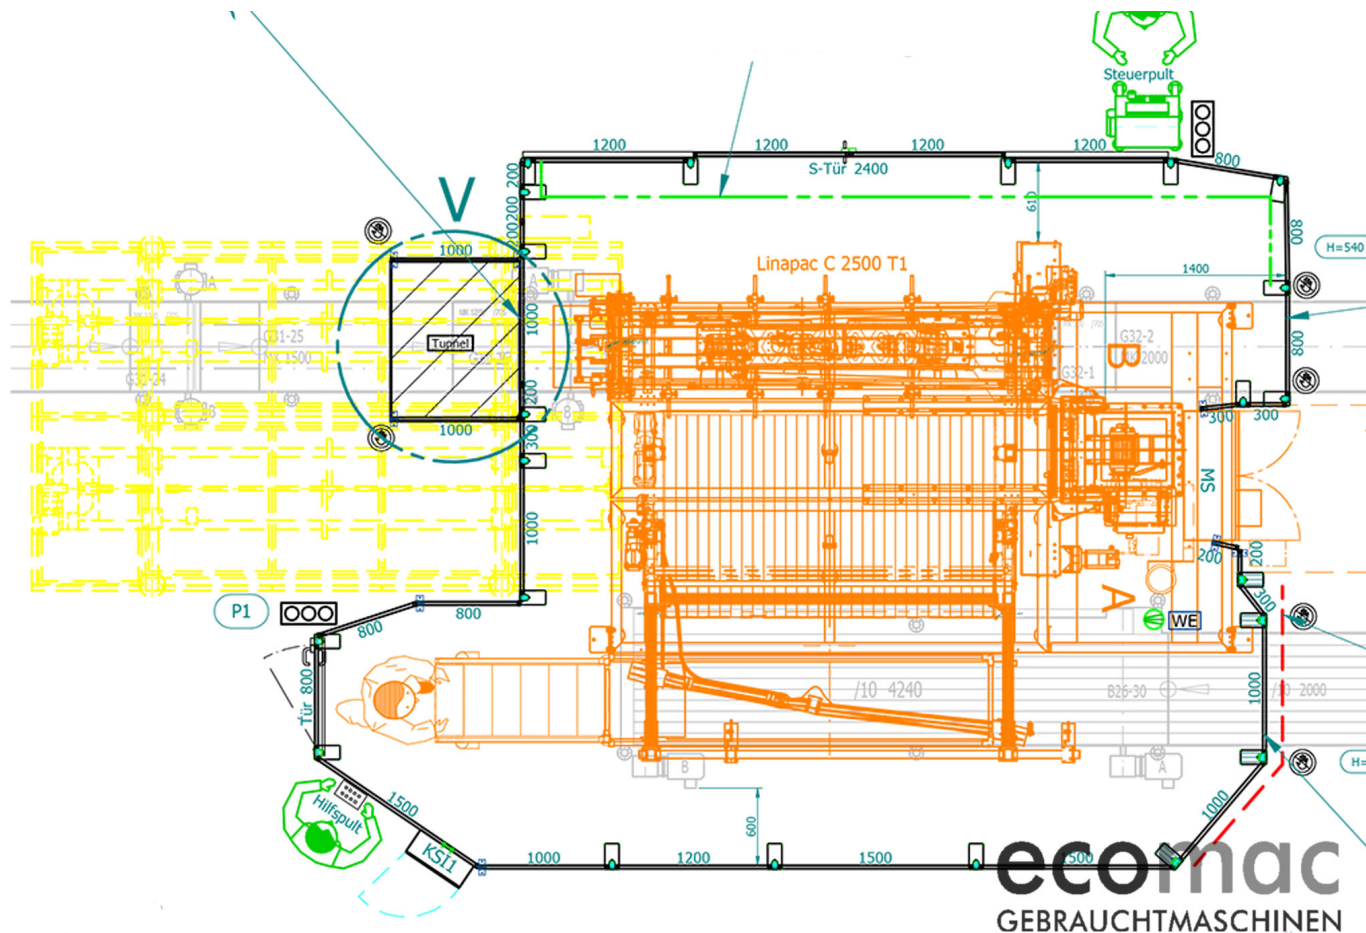

Subject to prior sale – without engagement

Berliner Strasse 31
93073 Neutraubling
Germany
Phone: +49 (0) 94 01 - 93 05-0
Fax: +49 (0) 94 01 - 93 05-20
E-mail: sales@ecomac.de

Managing Director
Ludwig Stierstorfer

Sparkasse Neutraubling
Account 30912406
BLZ 75050000
BIC BYLADEM1RBG
IBAN DE13750500000030912406

Commerzbank Regensburg
Account 6005870
BLZ 75040062
BIC COBADEFF750
IBAN DE36750400620600587000

Expressbahnhof
93047 Regensburg
Airfreight Nürnberg

Registered office Neutraubling
Registration Court
Regensburg HRB 5134