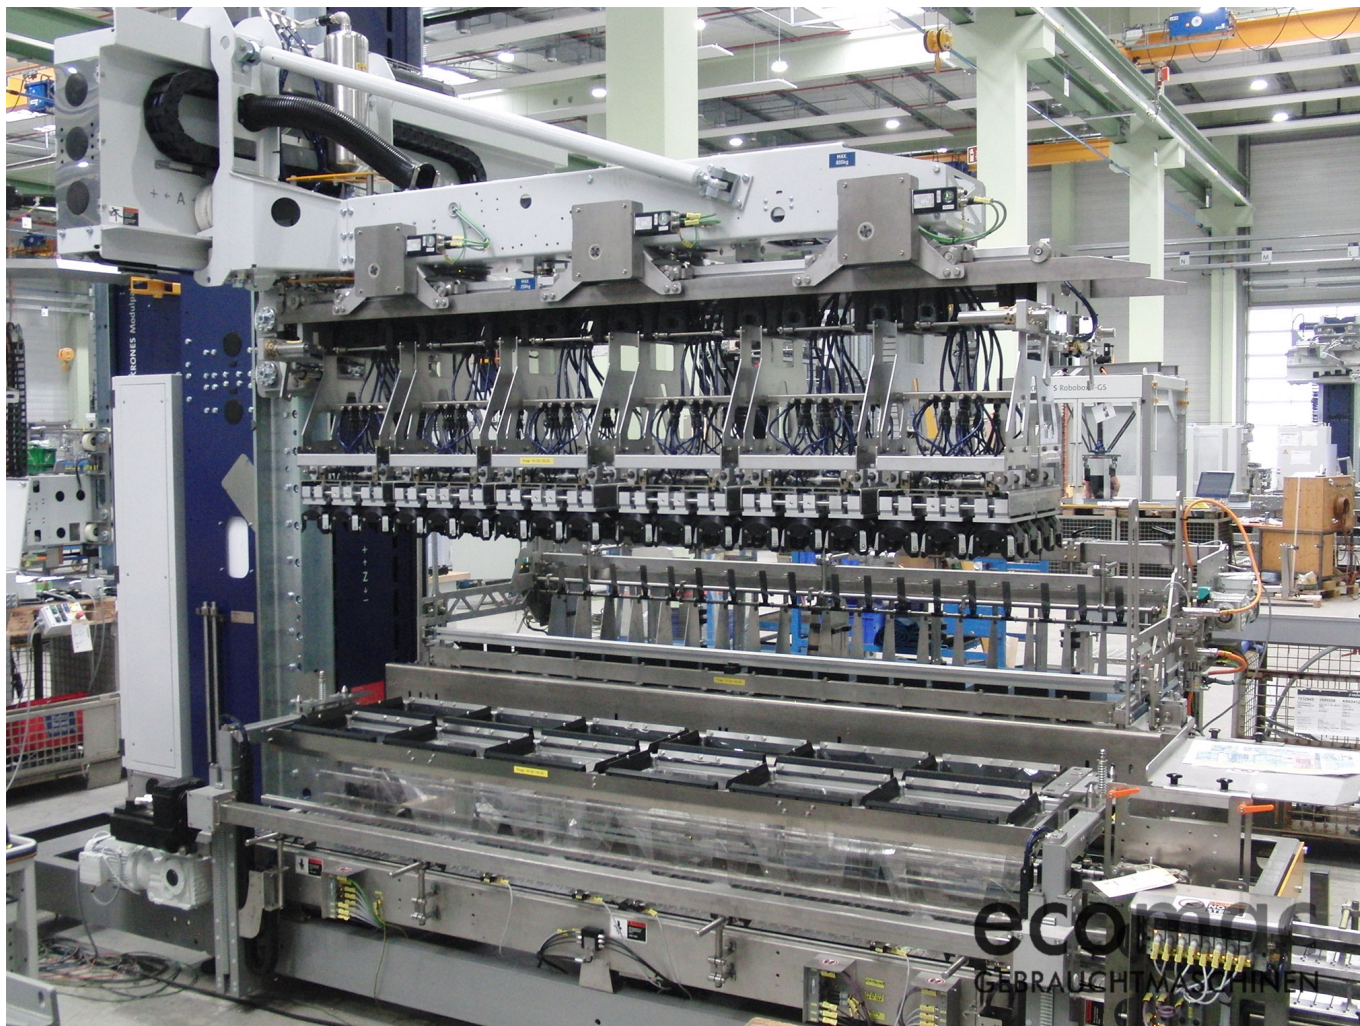

ecomac Gebrauchtmaschinen GmbH
Berliner Strasse 31
93073 Neutraubling
Germany
Phone: +49 (0) 94 01 - 93 05-0
Fax: +49 (0) 94 01 - 93 05-20
E-mail: sales@ecomac.de

ecomac
GEBRAUCHTMASCHINEN

Neutraubling, 2025-03-28

Subject to prior sale – without engagement

Berliner Strasse 31
93073 Neutraubling
Germany
Phone: +49 (0) 94 01 - 93 05-0
Fax: +49 (0) 94 01 - 93 05-20
E-mail: sales@ecomac.de

Managing Director
Ludwig Stierstorfer

Sparkasse Neutraubling
Account 30912406
BLZ 75050000
BIC BYLADEM1RBG
IBAN DE1375050000030912406

Commerzbank Regensburg
Account 6005870
BLZ 75040062
BIC COBADEFF750
IBAN DE36750400620600587000

Expressbahnhof
93047 Regensburg
Airfreight Nürnberg

Registered office Neutraubling
Registration Court
Regensburg HRB 5134